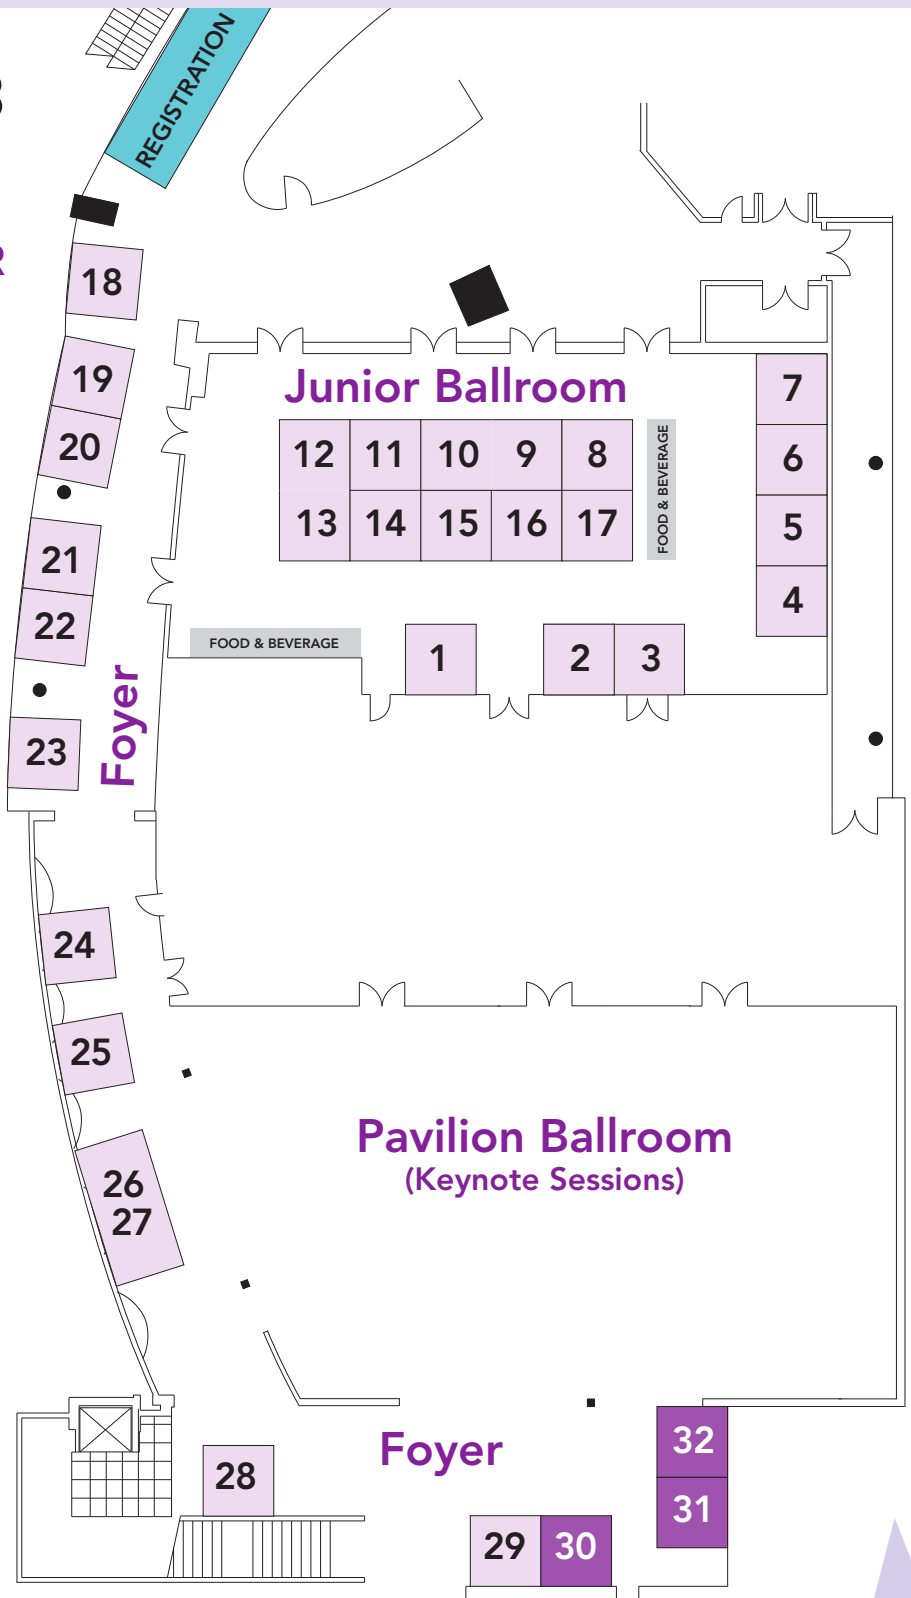

CMA EXPO 2018 FLOOR PLAN

SHERATON VANCOUVER WALL CENTRE

Sold Available

EXHIBITORS

- 1.....Royal British Columbia Museum
- 2.....Denbigh Fine Art Services
- 3.....Armstrong Fine Art Services
- 4.....Digital Treasury Group Inc.
- 5.....Ingenium Canada
- 6.....Canadian Museum of History /
  Musée canadien de l'histoire
- 7.....Canadian Museum of Nature /
  Musée canadien de la nature
- 8.....Hunter Expositions/MBA Design
- 9-10.....Canadian Conservation Institute /
  Institut canadien de conservation
- 11.....Athabasca University — Heritage
  Resources Management
- 12-13 ....PACART
- 14.....EOS Lightmedia Corporation
- 15.....MRA mobile experiential
- 16.....Arthur J. Gallagher and
- 17.....Lord Cultural Resources
- 18.....Arts Consulting Group
- 19.....Friessens
- 20.....Lucidea
- 21.....Zone Display Cases
- 22.....Carr McLean
- 23.....Kidoons
- 24.....Foothills Systems / Gaylord Archival
- 25.....Conservation by Design
- 26-27 ....Total Fine Arts
- 28.....Logic Exhibit System
- 29.....14 Oranges Software

FOR MORE INFORMATION, CONTACT:

Sue-Ann Ramsden ▲ Director, Museum Enterprises ▲ Canadian Museums Association ▲ sramsdn@museums.ca