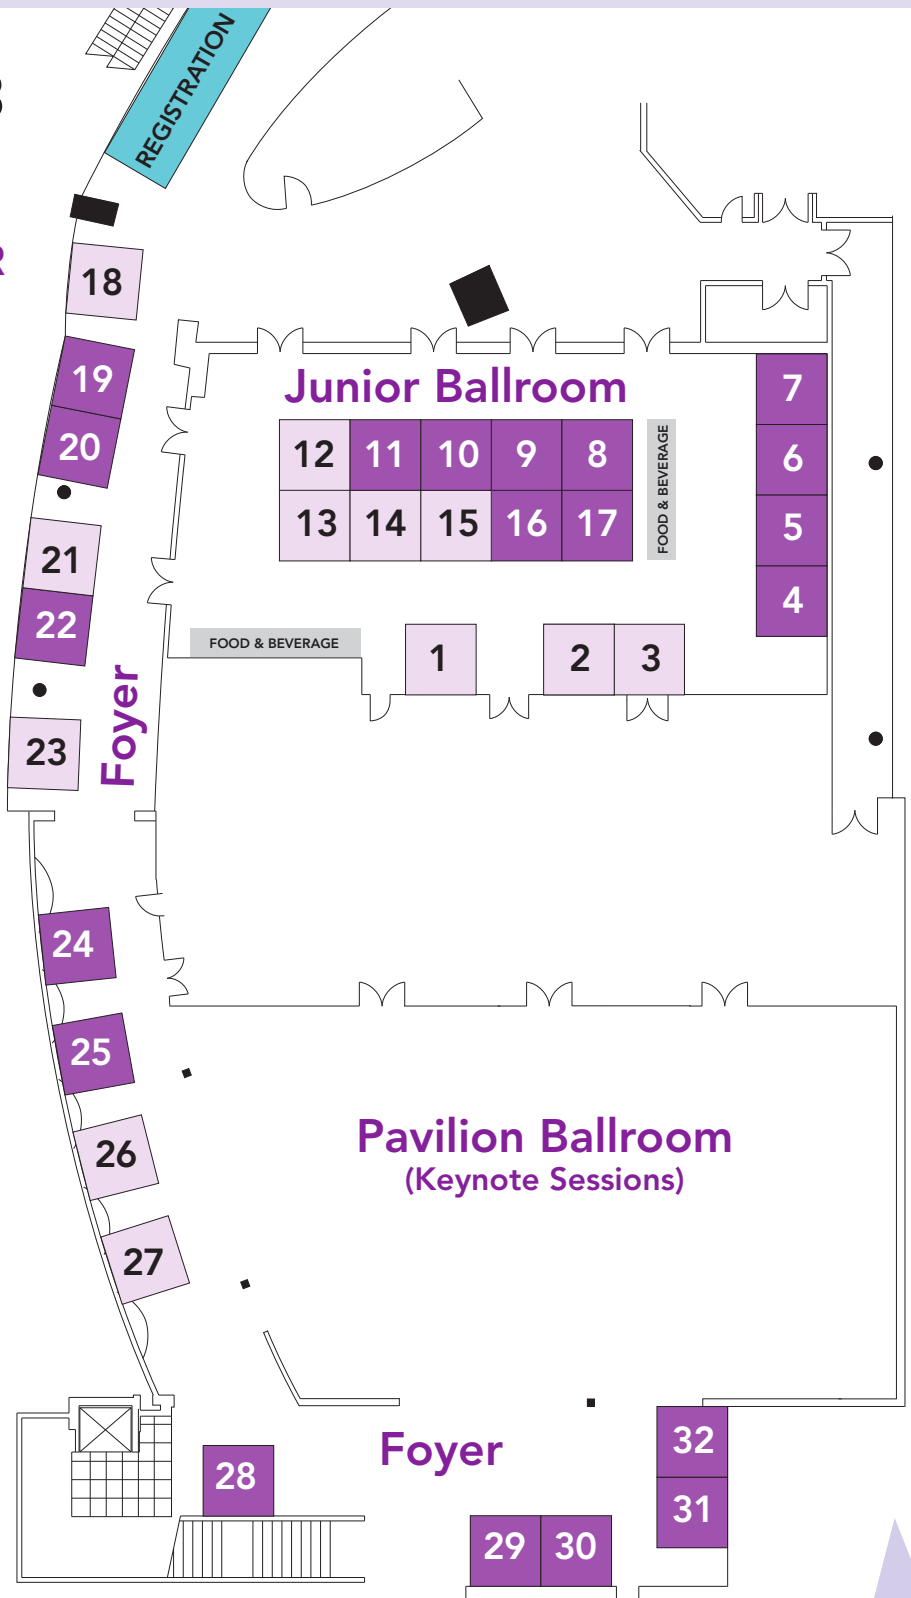

CMA EXPO 2018 FLOOR PLAN

SHERATON VANCOUVER WALL CENTRE

Sold Available

EXHIBITORS

- 1.....Royal British Columbia Museum
- 2.....Armstrong Fine Art Services
- 3.....Denbigh Fine Art Services
- 12-13 ....PACART
- 14.....EOS Lightmedia Corporation
- 15.....MRA Mobile Experiential
- 18.....Arts Consulting Group
- 21.....Zone Display Cases
- 23.....Kidoons
- 26-27 ....Total Fine Arts

FOR MORE INFORMATION, CONTACT:

Sue-Ann Ramsden ▲ Director, Museum Enterprises ▲ Canadian Museums Association ▲ sramsdn@museums.ca