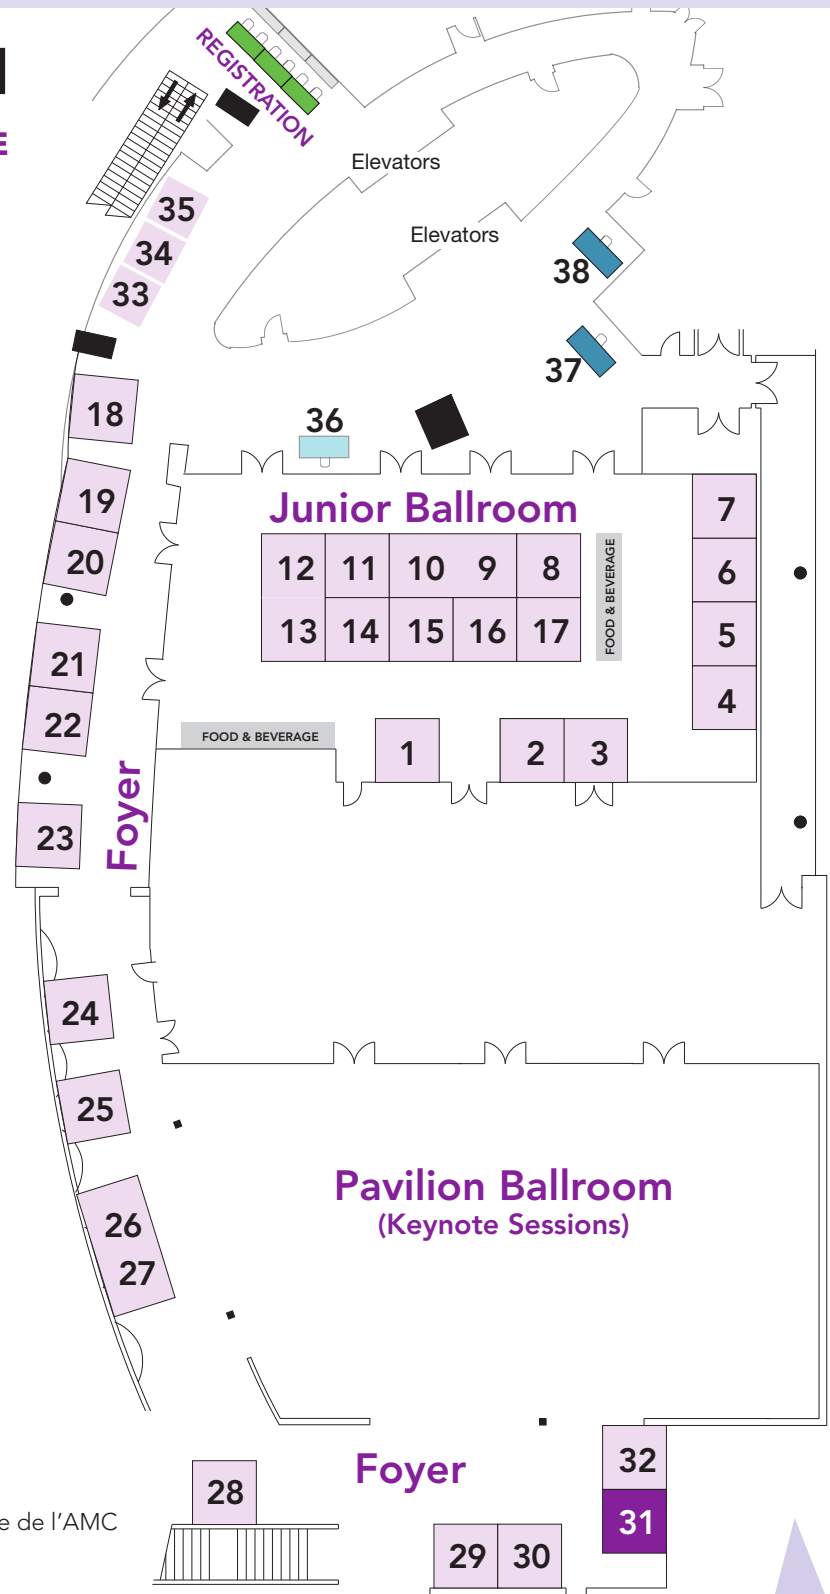

EXPO FLOOR PLAN

SHERATON VANCOUVER WALL CENTRE

- Booths available
- Booths sold
- Draped Tables available
- Draped Tables sold

EXHIBITORS

- 1.....Royal British Columbia Museum
- 2.....Denbigh Fine Art Services
- 3.....Armstrong Fine Art Services
- 4.....Digital Treasury Group Inc.
- 5.....Ingenium Canada
- 6.....Canadian Museum of History /
Musée canadien de l'histoire
- 7.....Canadian Museum of Nature /
Musée canadien de la nature
- 8.....Hunter Expositions/MBA Design
- 9-10.....Canadian Conservation Institute /
Institut canadien de conservation
- 11.....Athabasca University — Heritage
Resources Management
- 12-13.....PACART
- 14.....EOS Lightmedia Corporation
- 15.....MRA mobile experiential
- 16.....Arthur J. Gallagher and
- 17.....Lord Cultural Resources
- 18.....Arts Consulting Group
- 19.....Friesens
- 20.....Lucidea
- 21.....Zone Display Cases
- 22.....Carr McLean
- 23.....Kidoons
- 24.....Foothills Systems / Gaylord Archival
- 25.....Conservation by Design
- 26-27.....Total Fine Arts
- 28.....Logic Exhibit System
- 29.....14 Oranges Software
- 30.....Little Ray's Nature Centres
- 32.....Premier Exhibitions
- 33.....Montel
- 34.....eXtension concepts
- 35.....CMA Insurance Program / Programme d'assurance de l'AMC
- 36.....Gallery Systems